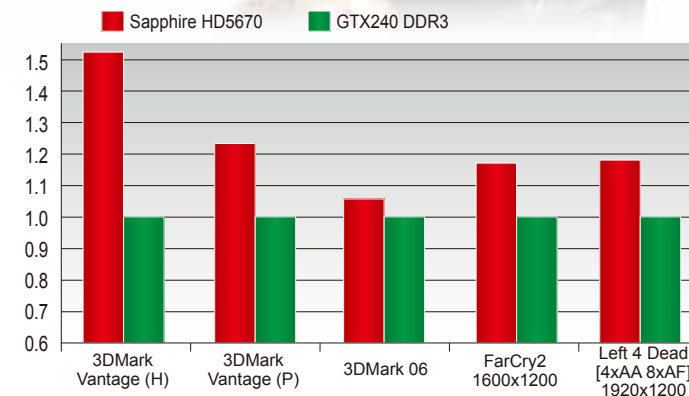

SAPPHIRE HD 5670
1G GDDR5

SAPPHIRE HD 5670
512MB GDDR5

Multi-Displays Support with EYEFINITY

HD 5670 Performance

SAPPHIRE RADEON HD 5670 PRODUCT LINE UP

Model	Memory	Memory Bus	Engine speed / Memory speed (Effective)	Display Support	Eyefinity Support	Crossfire Support	SAPPHIRE BUNDLE OPTIONS (Full Retail)		
							DVI to VGA Adapter	HDMI to DVI Cable	Crossfire Interconnect Cable #
HD 5670	1GB GDDR5	128-bit	775 MHz / 4,000 MHz	DP / DVI / HDMI	Yes	Hardware	✓	✓	✓
HD 5670	512MB GDDR5	128-bit	775 MHz / 4,000 MHz	DP / DVI / HDMI	Yes	Software	✓	✓	—
HD 5670	512MB GDDR5	128-bit	775 MHz / 4,000 MHz	HDMI / DVI / VGA	No	Software	—	—	—
HD 5670 HM*	1GB GDDR5	128-bit	775 MHz / 4,000 MHz	DP / DVI / HDMI	Yes	Hardware	✓	✓	✓
HD 5670 HM*	512MB GDDR5	128-bit	775 MHz / 4,000 MHz	DP / DVI / HDMI	Yes	Software	✓	✓	—
HD 5670 HM*	512MB GDDR5	128-bit	775 MHz / 4,000 MHz	HDMI / DVI / VGA	No	Software	—	—	—